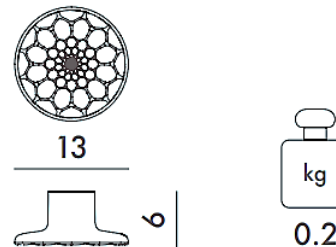

Brand: **KARTELL**
Item type: Coat Hanger
Item code: 4753/VE
Designer: Patricia Urquiola
Color: Green
Dimension: Ø13 x 6 cm

Please click the link for more option and finishes:

https://www.kartell.com/IT/it/patricia-urquiola/jellies-coat-hangers/04753?variantName=x_colorVariant&variantValue=VE